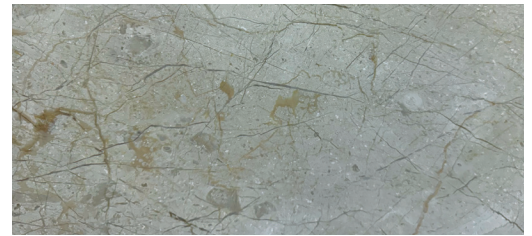

## LIMESTONE

Limestone boasts unique textures that cannot be replicated by man-made materials. Each tile has its own character, with subtle variations in color and veining, ranging from soft beiges to richer shades.

### PRODUCT DATA

**Geology:** Limestone

**Paver Sizes:** French Pattern, 16"x24"

**Finish:** Sand Blasted, Brushed

**Thickness:** Paver: 1¼", Coping: 2"

**Additional Product Availability:**  
Coping, Treads, Wall & Column Caps

**Uses:**  
Patios, Pool Decks, Walkways, Stairs, Capping, Window Sills

Natural stone is a product of nature. Variations in texture, color, grain, and veining are normal and should be expected. This sample does not reflect the full range of this product.